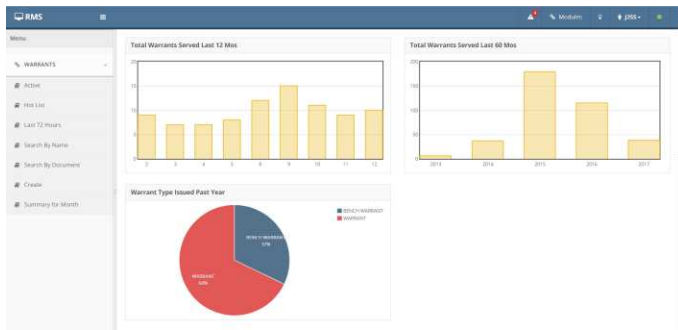

## Warrants:

Standard easy entry with click searches.

Dashboard of activity for management

Queries or notifications always available to officers.

Automatic warnings anywhere a warrant target name is references in Civil, RMS, Mobile and Dispatch

Searches by name, residence area, recent issue, etc.