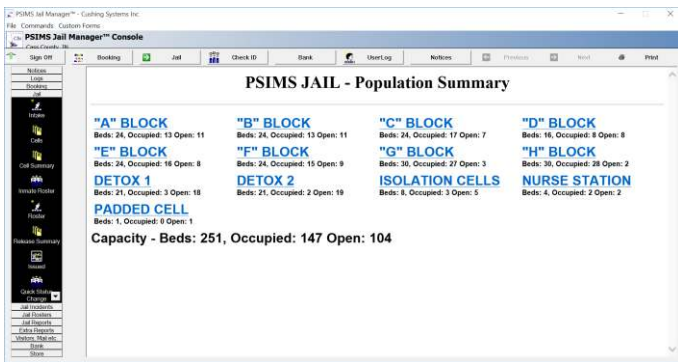

PSIMS JAIL

Comprehensive Jail Management

Cushing Systems Inc.

A complete system for Jail Management with web style presentation provides a familiar environment for users, presenting all data in clear, concise and clickable views. When fully integrated with other PSIMS modules, Cameras, Electronic Fingerprint Systems and State/NCIC, jail officers becomes efficient and effective. May be deployed as a stand-alone system or in conjunction with other PSIMS products for a complete public safety solution.

Single button forwarding to live scan systems available. System has full export capability to Vines system with continued updates through the jail term.

Features:

- Single or multiple agency
- Point and click cell assignments
- Real time integrated state interfaces
- Integrated security with in-house systems
- Dynamic bed addition/removal to handle overflow situations
- Detailed activity logs
- Prisoner cash tracking
- Automated visitors checks and logs
- Interfaces to third party systems
- Automated state checks for release verification
- Inmate Classification and Reclassification
- Inmate Holds
- Integrated Master Names Index
- Medical and Suicide Screenings
- Property Management (Intake and Issuance)
- Bond and Court Information per Charge
- Sentencing in Year, Months, Days, and Hours
- Mass Movement
- Social Security Administration Reporting
- Visitation, including Visit Limits and Privilege Management, Professional/Visits
- Incidents and Disciplinary Hearing

Detailed Booking Entry. This program features easy flowing screens that are segmented by logical categories. It also allows immediate access to booking record summaries and easy return later to complete missing information.