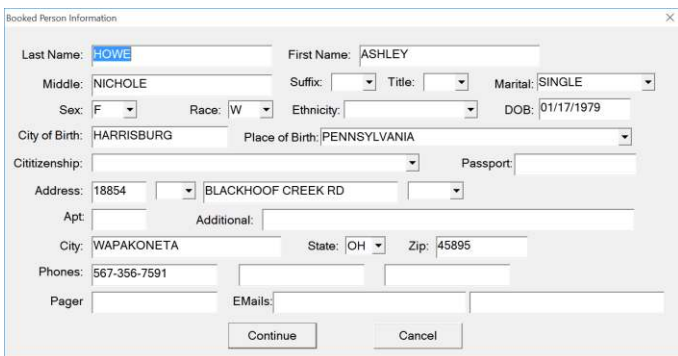

Single button forwarding to live scan systems available. System has full export capability to Vines system with continued updates through the jail term.

Features:

- Single or multiple agency
- Point and click cell assignments
- Real time integrated state interfaces
- Integrated security with in-house systems
- Dynamic bed addition/removal to handle overflow situations
- Detailed activity logs
- Prisoner cash tracking
- Automated visitors checks and logs
- Interfaces to third party systems
- Automated state checks for release verification
- Inmate Classification and Reclassification
- Inmate Holds
- Integrated Master Names Index
- Medical and Suicide Screenings
- Property Management (Intake and Issuance)
- Bond and Court Information per Charge
- Sentencing in Year, Months, Days, and Hours
- Mass Movement
- Social Security Administration Reporting
- Visitation, including Visit Limits and Privilege Management, Professional/Visits
- Incidents and Disciplinary Hearing

Detailed Booking Entry. This program features easy flowing screens that are segmented by logical categories. It also allows immediate access to booking record summaries and easy return later to complete missing information.